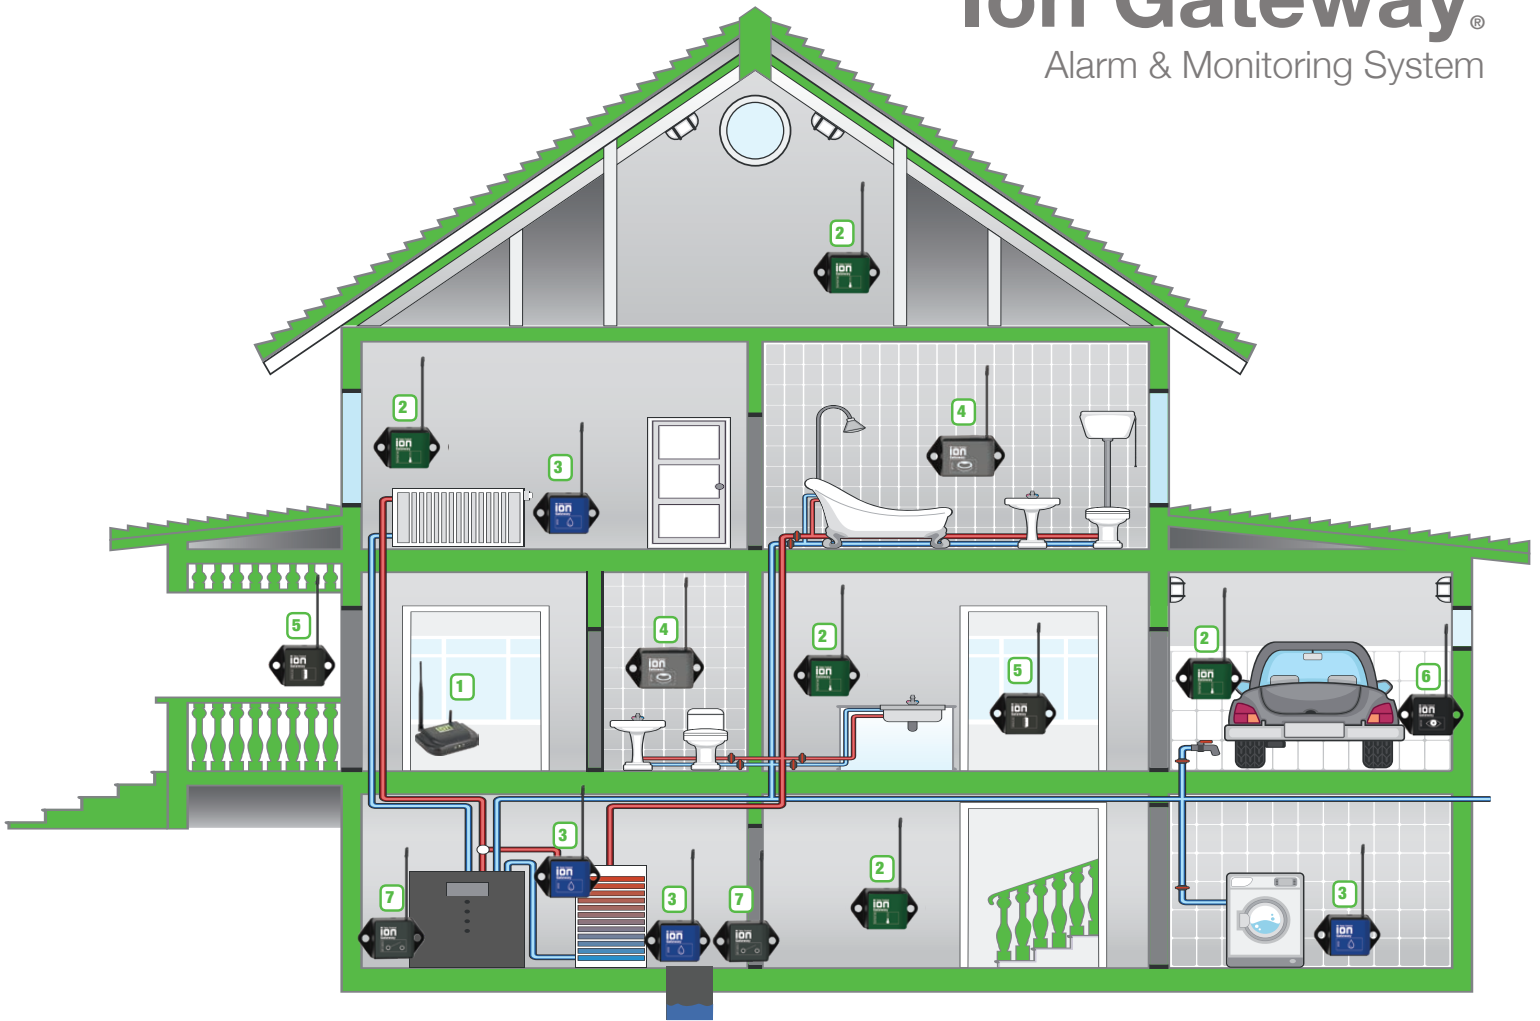

Take Control. ION Gateway

*Tablet & cell phone not included

A Way To Look In When You're Out.™

Protect your home from potential disasters with the Ion Gateway® Monitoring and Alarm System

Take Control®

Ion Gateway® makes it easy to take control of home monitoring such as power loss, temperature, water presence, open/closed doors and windows.

No wires, No worries

100% wireless. No landline required. Connect to the Ion Gateway® monitoring grid with cellular technology.

37 Forestwood Dr., Romeoville, IL 60446 www.ionproducts.net [815] 886-9200

Ion Gateway®

Alarm & Monitoring System

Wireless Sensor Network Typical Installation

The Ion Gateway® Wireless Sensor Network detects incidents you wish to monitor such as power loss, temperature, and high water. Utilizing a web based configuration, alarms are sent direct to your email and text to your cell phone.*

1. Ion Gateway® base unit wirelessly communicates with all sensors in the house.*
2. Temperature sensor throughout the house to ensure proper temperature regulation
3. Water sensor next to household products to detect possible water leakage/overflow
4. Button sensor in bathrooms for alerting the need for help/assistance
5. Open/Close sensor on doors and windows
6. Motion sensor in garages & lesser used entryways
7. Dry Contact sensor for use with water heaters and sump pits