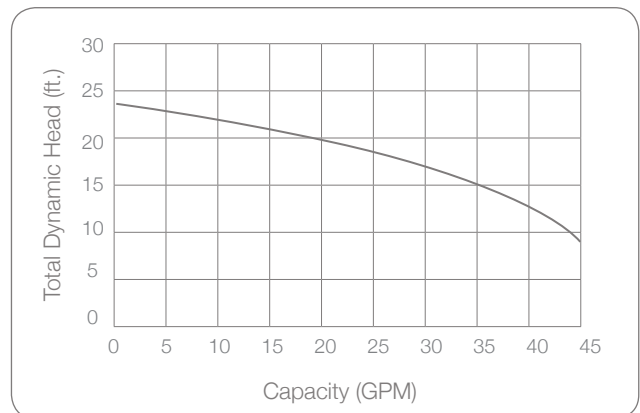

## Typical Installation Diagram

1. Ion Genesis controller
2. Battery box with inverter
3. 1/3 HP WC33 sump pump
4. Ion digital level control sensors
5. Recommended minimum basin size:  
18" x 24" (not included)

## System Performance

## Pump Performance