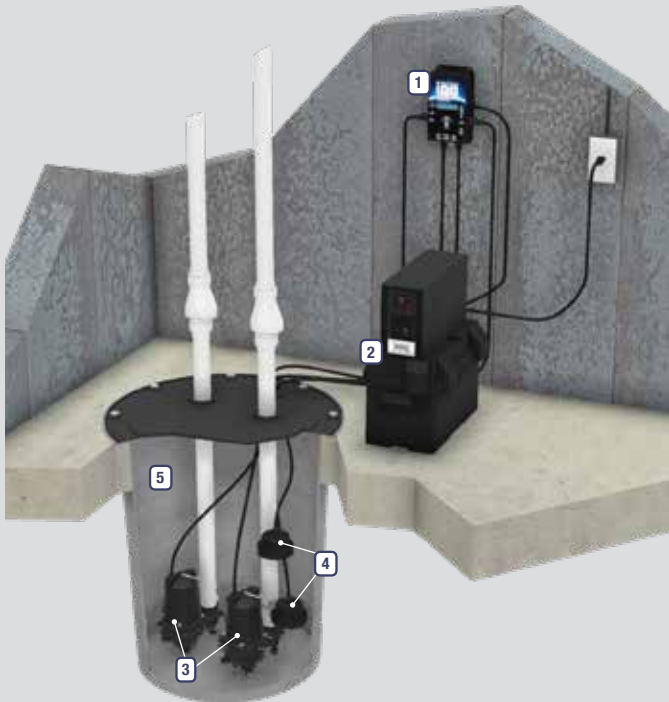

## Battery Backup System

- Fully automatic auxiliary power source
- Backup system runs on AC or DC power
- Runs the same 1/3 HP pump with power on or off
- Ion Genesis® controller monitors all pump activity
- Full digital display on inverter and controller
- Ion® digital level sensors have no moving parts

## Typical Installation Diagram

1. Ion Genesis controller
2. Battery box with inverter
3. 1/3 HP WC33 sump pump
4. Ion digital level control sensors
5. Recommended minimum basin size:  
18" x 24" (not included)