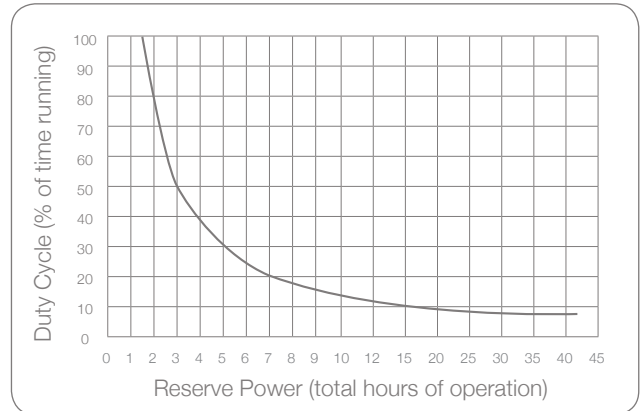

System Performance